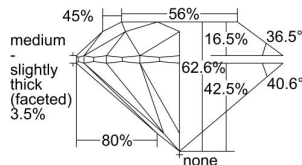

GIA®

FACSIMILE

GIA REPORT 7418222901

Verify this report at GIA.edu

GIA NATURAL DIAMOND DOSSIER®

November 11, 2021
GIA Report Number 7418222901
Shape and Cutting Style ..... Round Brilliant
Measurements ..... 5.11 - 5.15 x 3.21 mm

GRADING RESULTS

Carat Weight ..... 0.52 carat
Color Grade ..... F
Clarity Grade S11
Cut Grade ..... Excellent

ADDITIONAL GRADING INFORMATION

Polish ..... Excellent
Symmetry ..... Excellent
Fluorescence ..... None
Clarity Characteristics..... Cloud, Crystal, Feather
Inscription(s): GIA 7418222901

PROPORTIONS

Profile to actual proportions