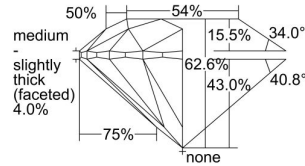

GIA®

FACSIMILE

GIA REPORT 6435248789

Verify this report at GIA.edu

GIA NATURAL DIAMOND DOSSIER®

May 03, 2022
GIA Report Number **6435248789**
Shape and Cutting Style ..... **Round Brilliant**
Measurements ..... **5.65 - 5.69 x 3.55 mm**

GRADING RESULTS

Carat Weight ..... **0.70 carat**
Color Grade ..... **H**
Clarity Grade **S12**
Cut Grade ..... **Excellent**

ADDITIONAL GRADING INFORMATION

Polish ..... **Excellent**
Symmetry ..... **Excellent**
Fluorescence ..... **None**
Clarity Characteristics..... **Crystal, Cloud, Feather**
Inscription(s): **GIA 6435248789**

PROPORTIONS

Profile to actual proportions

GRADING SCALES

GIA COLOR SCALE	GIA CLARITY SCALE	GIA CUT SCALE	
D	FLAWLESS	EXCELLENT	
E	INTERNALLY FLAWLESS		
F		VVS₁	VERY GOOD
G	VVS₂		
H	VS₁	GOOD	
I	VS₂		
J	S1₁	FAIR	
K	S1₂		
L	I₁	POOR	
M	I₂		
N	I₃		
O			
P			
Q			
R			
S			
T			
U			
V			
W			
X			
Y			
Z