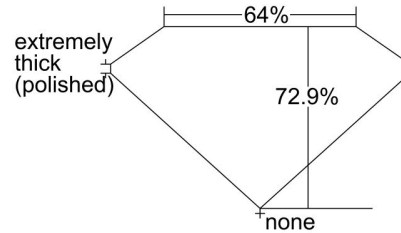

GIA NATURAL DIAMOND GRADING REPORT

June 24, 2022  
 GIA Report Number ..... 2436795891  
 Shape and Cutting Style ..... Cut-Cornered Rectangular Modified Brilliant  
 Measurements ..... 7.03 x 5.87 x 4.28 mm

GRADING RESULTS

Carat Weight ..... 1.70 carat  
 Color Grade ..... H  
 Clarity Grade ..... VS2

ADDITIONAL GRADING INFORMATION

Polish ..... Excellent  
 Symmetry ..... Excellent  
 Fluorescence ..... None  
 Inscription(s): GIA 2436795891

**Comments:** Clouds are not shown. Pinpoints are not shown.

PROPORTIONS

Profile not to actual proportions

CLARITY CHARACTERISTICS

KEY TO SYMBOLS\*

- Crystal
- ∖ Needle

GRADING SCALES

GIA COLOR SCALE		GIA CLARITY SCALE		
COLORLESS	D	VERY VERY SLIGHTLY INCLUDED	FLAWLESS	
	E		INTERNALLY FLAWLESS	
	F		VVS <sub>1</sub>	
NEAR COLORLESS	G		VVS <sub>2</sub>	
	H		VERY SLIGHTLY INCLUDED	VS <sub>1</sub>
	I			VS <sub>2</sub>
J	SLIGHTLY INCLUDED			SI <sub>1</sub>
K			SI <sub>2</sub>	
FAINT			L	INCLUDED
	M		I <sub>2</sub>	
	N	I <sub>3</sub>		
VERY LIGHT	O			
	P			
	Q			
LIGHT	R			
	S			
	T			
	U			
	V			
	W			
X				
Y				
Z				