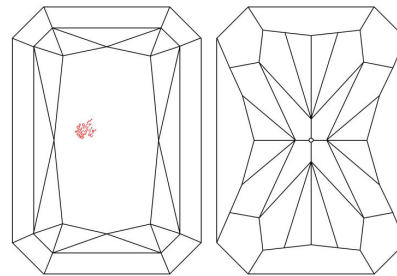

GIA NATURAL DIAMOND GRADING REPORT

June 24, 2022  
 GIA Report Number ..... 2436795891  
 Shape and Cutting Style ..... Cut-Cornered Rectangular Modified Brilliant  
 Measurements ..... 7.03 x 5.87 x 4.28 mm

GRADING RESULTS

Carat Weight ..... 1.70 carat  
 Color Grade ..... H  
 Clarity Grade ..... VS2

ADDITIONAL GRADING INFORMATION

Polish ..... Excellent  
 Symmetry ..... Excellent  
 Fluorescence ..... None  
 Inscription(s): GIA 2436795891

**Comments:** Clouds are not shown. Pinpoints are not shown.

PROPORTIONS

Profile not to actual proportions

CLARITY CHARACTERISTICS

KEY TO SYMBOLS\*

- Crystal
- ∖ Needle

GRADING SCALES

GIA COLOR SCALE		GIA CLARITY SCALE		
COLORLESS	D	VERY VERY SLIGHTLY INCLUDED	FLAWLESS	
	E		INTERNALLY FLAWLESS	
	F		VVS <sub>1</sub>	
NEAR COLORLESS	G		VVS <sub>2</sub>	
	H		VERY SLIGHTLY INCLUDED	VS <sub>1</sub>
	I			VS <sub>2</sub>
J	SLIGHTLY INCLUDED			SI <sub>1</sub>
K			SI <sub>2</sub>	
FAINT			L	INCLUDED
	M		I <sub>2</sub>	
	N	I <sub>3</sub>		
VERY LIGHT	O			
	P			
	Q			
LIGHT	R			
	S			
	T			
	U			
	V			
	W			
X				
Y				
Z				