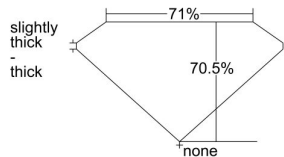

GIA®

FACSIMILE

GIA REPORT 1216596246

Verify this report at GIA.edu

GIA NATURAL DIAMOND DOSSIER®

April 09, 2021
GIA Report Number 1216596246
Shape and Cutting Style ..... Square Modified Brilliant
Measurements ..... 4.47 x 4.44 x 3.13 mm

GRADING RESULTS

Carat Weight ..... 0.51 carat
Color Grade ..... E
Clarity Grade VS1

ADDITIONAL GRADING INFORMATION

Polish ..... Excellent
Symmetry ..... Good
Fluorescence ..... None
Clarity Characteristics..... Crystal, Feather, Pinpoint
Inscription(s): GIA 1216596246

PROPORTIONS

Profile not to actual proportions

GRADING SCALES

GIA COLOR SCALE		GIA CLARITY SCALE			
COLORLESS	D	VERY VERY SLIGHTLY INCLUDED	FLAWLESS		
	E		INTERNALLY FLAWLESS		
	F	VERY SLIGHTLY INCLUDED	VVS₁		
	G		VVS₂		
	H		VS₁		
	NEAR COLORLESS	I	SLIGHTLY INCLUDED	VS₂	
		J		SI₁	
		FAINT	K	INCLUDED	SI₂
			L		I₁
			M		I₂
VERY LIGHT			N	INCLUDED	I₃
			O		
			P		
	Q				
LIGHT	R				
	S				
	T				
	U				
	V				
	Z