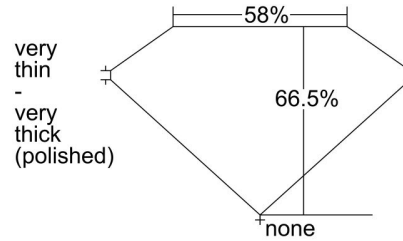

GIA NATURAL DIAMOND GRADING REPORT

June 07, 2023
 GIA Report Number 2467810999
 Shape and Cutting Style Emerald Cut
 Measurements 6.80 x 4.77 x 3.17 mm

GRADING RESULTS

Carat Weight 1.00 carat
 Color Grade G
 Clarity Grade VS1

ADDITIONAL GRADING INFORMATION

Polish Excellent
 Symmetry Good
 Fluorescence Medium Blue
 Inscription(s): GIA 2467810999
 Comments: Additional pinpoints are not shown.

PROPORTIONS

Profile not to actual proportions

CLARITY CHARACTERISTICS

KEY TO SYMBOLS*

- Feather
- Indented Natural
- Needle
- Pinpoint
- Cloud
- Natural

* Red symbols denote internal characteristics (inclusions). Green or black symbols denote external characteristics (blemishes). Diagram is an approximate representation of the diamond, and symbols shown indicate type, position, and approximate size of clarity characteristics. All clarity characteristics may not be shown. Details of finish are not shown.