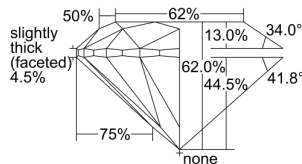

GIA®

FACSIMILE

GIA NATURAL DIAMOND DOSSIER®

May 03, 2023
GIA Report Number **7468346072**
Shape and Cutting Style ..... **Round Brilliant**
Measurements ..... **5.93 - 5.98 x 3.69 mm**

GRADING RESULTS

Carat Weight ..... **0.81 carat**
Color Grade ..... **H**
Clarity Grade **S12**
Cut Grade ..... **Excellent**

ADDITIONAL GRADING INFORMATION

Polish ..... **Excellent**
Symmetry ..... **Excellent**
Fluorescence ..... **None**
Clarity Characteristics..... **Crystal, Cloud**
Inscription(s): GIA 7468346072

GIA REPORT 7468346072

Verify this report at GIA.edu

PROPORTIONS

Profile to actual proportions

GRADING SCALES

GIA COLOR SCALE	GIA CLARITY SCALE	GIA CUT SCALE	
D	FLAWLESS	EXCELLENT	
E	INTERNALLY FLAWLESS		
F		VVS₁	VERY GOOD
G	VVS₂		
H	VS₁	GOOD	
I	VS₂		
J	S1₁	FAIR	
K	S1₂		
L	I₁	POOR	
M	I₂		
N	I₃		
O			
P			
Q			
R			
S			
T			
U			
V			
W			
X			
Y			
Z