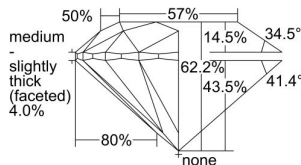

GIA®

FACSIMILE

GIA REPORT 5406385089

Verify this report at GIA.edu

GIA NATURAL DIAMOND DOSSIER®

October 07, 2021
GIA Report Number **5406385089**
Shape and Cutting Style ..... **Round Brilliant**
Measurements ..... **5.17 - 5.19 x 3.22 mm**

GRADING RESULTS

Carat Weight ..... **0.53 carat**
Color Grade ..... **G**
Clarity Grade **S11**
Cut Grade ..... **Excellent**

ADDITIONAL GRADING INFORMATION

Polish ..... **Excellent**
Symmetry ..... **Excellent**
Fluorescence ..... **None**
Clarity Characteristics ..... **Cloud, Crystal**
Inscription(s): **GIA 5406385089**

PROPORTIONS

Profile to actual proportions

GRADING SCALES

GIA COLOR SCALE

COLOREDNESS	D
	E
	F
	G
	H
	I
	J
NEAR COLORLESS	K
	L
FAINT	M
	N
	O
	P
VERY LIGHT	R
	S
	T
	U
	V
	W
	X
	Y
LIGHT	Z

GIA CLARITY SCALE

FLAWLESS	VERY VERY SLIGHTLY INCLUDED	VVS₁	
			VVS₂
INTERNALLY FLAWLESS	VERY SLIGHTLY INCLUDED	VS₁	
		VS₂	
SLIGHTLY INCLUDED	SLIGHTLY INCLUDED	SI₁	
		SI₂	
INCLUDED	INCLUDED	I₁	
		I₂	
		I₃	

GIA CUT SCALE

EXCELLENT	VERY GOOD	GOOD	FAIR	POOR