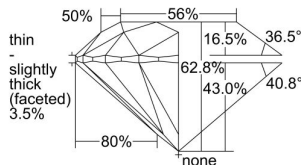

GIA®

FACSIMILE

GIA REPORT 2426422873

Verify this report at GIA.edu

GIA NATURAL DIAMOND DOSSIER®

February 18, 2022
GIA Report Number 2426422873
Shape and Cutting Style ..... Round Brilliant
Measurements ..... 5.13 - 5.17 x 3.23 mm

GRADING RESULTS

Carat Weight ..... 0.53 carat
Color Grade ..... G
Clarity Grade S11
Cut Grade ..... Excellent

ADDITIONAL GRADING INFORMATION

Polish ..... Excellent
Symmetry ..... Excellent
Fluorescence ..... None
Clarity Characteristics ..... Cloud
Inscription(s): GIA 2426422873

PROPORTIONS

Profile to actual proportions