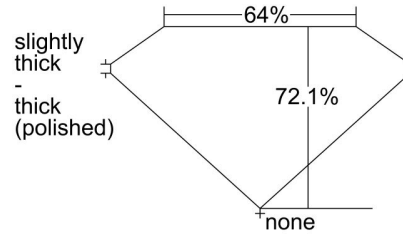

GIA NATURAL DIAMOND GRADING REPORT

July 06, 2023  
 GIA Report Number ..... 2474040380  
 Shape and Cutting Style ..... Emerald Cut  
 Measurements ..... 7.24 x 5.46 x 3.93 mm

GRADING RESULTS

Carat Weight ..... 1.50 carat  
 Color Grade ..... G  
 Clarity Grade ..... VS2

ADDITIONAL GRADING INFORMATION

Polish ..... Very Good  
 Symmetry ..... Very Good  
 Fluorescence ..... Faint  
 Inscription(s): GIA 2474040380  
**Comments:** Pinpoints are not shown.

PROPORTIONS

Profile not to actual proportions

CLARITY CHARACTERISTICS

KEY TO SYMBOLS\*

- Crystal
- ~ Feather
- ⊙ Cloud
- \\ Needle

\* Red symbols denote internal characteristics (inclusions). Green or black symbols denote external characteristics (blemishes). Diagram is an approximate representation of the diamond, and symbols shown indicate type, position, and approximate size of clarity characteristics. All clarity characteristics may not be shown. Details of finish are not shown.