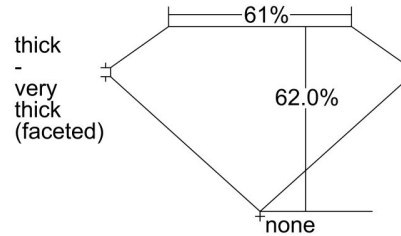

GIA NATURAL DIAMOND GRADING REPORT

December 19, 2022
 GIA Report Number 2457367927
 Shape and Cutting Style Oval Brilliant
 Measurements 9.00 x 6.27 x 3.89 mm

GRADING RESULTS

Carat Weight 1.50 carat
 Color Grade G
 Clarity Grade SI1

ADDITIONAL GRADING INFORMATION

Polish Excellent
 Symmetry Very Good
 Fluorescence None
 Inscription(s): GIA 2457367927

Comments: Clouds are not shown. Pinpoints are not shown.

PROPORTIONS

Profile not to actual proportions

CLARITY CHARACTERISTICS

KEY TO SYMBOLS*

- Crystal
- ~ Feather
- \\ Needle

* Red symbols denote internal characteristics (inclusions). Green or black symbols denote external characteristics (blemishes). Diagram is an approximate representation of the diamond, and symbols shown indicate type, position, and approximate size of clarity characteristics. All clarity characteristics may not be shown. Details of finish are not shown.