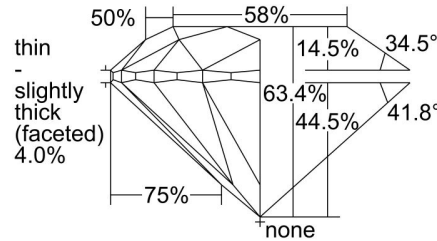

GIA NATURAL DIAMOND GRADING REPORT

January 25, 2023  
 GIA Report Number ..... 1453658948  
 Shape and Cutting Style ..... Round Brilliant  
 Measurements ..... 7.53 - 7.59 x 4.80 mm

GRADING RESULTS

Carat Weight ..... 1.70 carat  
 Color Grade ..... F  
 Clarity Grade ..... SI1  
 Cut Grade ..... Excellent

PROPORTIONS

Profile to actual proportions

CLARITY CHARACTERISTICS

KEY TO SYMBOLS\*

- Crystal
- ◡ Indented Natural
- ~ Feather
- Pinpoint
- ☉ Cloud
- ☉ Cavity

\* Red symbols denote internal characteristics (inclusions). Green or black symbols denote external characteristics (blemishes). Diagram is an approximate representation of the diamond, and symbols shown indicate type, position, and approximate size of clarity characteristics. All clarity characteristics may not be shown. Details of finish are not shown.