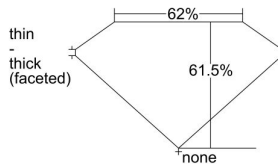

GIA®

FACSIMILE

GIA REPORT 1443628705

Verify this report at GIA.edu

GIA NATURAL DIAMOND DOSSIER®

September 08, 2022
GIA Report Number 1443628705
Shape and Cutting Style ..... Pear Brilliant
Measurements ..... 7.95 x 4.95 x 3.05 mm

GRADING RESULTS

Carat Weight ..... 0.70 carat
Color Grade ..... D
Clarity Grade SI1

ADDITIONAL GRADING INFORMATION

Polish ..... Excellent
Symmetry ..... Very Good
Fluorescence ..... None
Clarity Characteristics ..... Crystal
Inscription(s): GIA 1443628705

PROPORTIONS

Profile not to actual proportions

GRADING SCALES

GIA COLOR SCALE		GIA CLARITY SCALE			
COLORLESS	D	VERY VERY SLIGHTLY INCLUDED	FLAWLESS		
	E		INTERNALLY FLAWLESS		
	F		VVS₁		
	NEAR COLORLESS	G	VERY SLIGHTLY INCLUDED	VVS₂	
		H		VS₁	
		FANT	I	SLIGHTLY INCLUDED	VS₂
			J		SI₁
	LIGHT	K	INCLUDED	SI₂	
		L		I₁	
		M		I₂	
VERY LIGHT		N	INCLUDED	I₃	
		O			
		P			
COLORLESS		Q			
		R			
	S				
	T				
	U				
	V				
	W				
	X				
	Y				
	Z