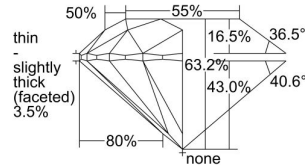

GIA®

FACSIMILE

GIA REPORT 7386193243

Verify this report at GIA.edu

GIA NATURAL DIAMOND DOSSIER®

May 05, 2021
GIA Report Number 7386193243
Shape and Cutting Style ..... Round Brilliant
Measurements ..... 5.32 - 5.37 x 3.38 mm

GRADING RESULTS

Carat Weight ..... 0.60 carat
Color Grade ..... J
Clarity Grade VS2
Cut Grade ..... Excellent

ADDITIONAL GRADING INFORMATION

Polish ..... Excellent
Symmetry ..... Excellent
Fluorescence ..... Faint
Clarity Characteristics ..... Needle, Crystal
Inscription(s): GIA 7386193243

PROPORTIONS

Profile to actual proportions

GRADING SCALES

GIA COLOR SCALE	GIA CLARITY SCALE	GIA CUT SCALE	
D	FLAWLESS	EXCELLENT	
E	INTERNALLY FLAWLESS		
F		VVS₁	VERY GOOD
G	VVS₂		
H	VS₁	GOOD	
I	VS₂		
J	SI₁	FAIR	
K	SI₂		
L	I₁	POOR	
M			
N			
O	I₂		
P			
Q			
R	I₃		
S			
T			
U			
V			
W			
X			
Y			
Z