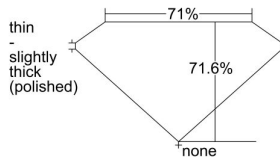

GIA®

FACSIMILE

GIA REPORT 6435614191

Verify this report at GIA.edu

GIA NATURAL DIAMOND DOSSIER®

June 02, 2022
GIA Report Number 6435614191
Shape and Cutting Style ..... Square Modified Brilliant
Measurements ..... 5.14 x 5.10 x 3.65 mm

GRADING RESULTS

Carat Weight ..... 0.75 carat
Color Grade ..... F
Clarity Grade SI2

ADDITIONAL GRADING INFORMATION

Polish ..... Excellent
Symmetry ..... Excellent
Fluorescence ..... None
Clarity Characteristics ..... Feather, Crystal
Inscription(s): GIA 6435614191

PROPORTIONS

Profile not to actual proportions

GRADING SCALES

GIA COLOR SCALE		GIA CLARITY SCALE			
COLORLESS	D	VERY VERY SLIGHTLY INCLUDED	FLAWLESS		
	E		INTERNALLY FLAWLESS		
	F	VERY SLIGHTLY INCLUDED	VVS₁		
	G		VVS₂		
	H		VS₁		
	NEAR COLORLESS	I	SLIGHTLY INCLUDED	VS₂	
		J		SI₁	
		FAINT	K	INCLUDED	SI₂
			L		I₁
			M		I₂
VERT LIGHT	N	LIGHT	I₃		
	O				
	P				
	Q				
	R