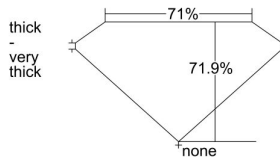

GIA®

FACSIMILE

GIA REPORT

7411728636

Verify this report at GIA.edu

GIA NATURAL DIAMOND DOSSIER®

December 21, 2021
GIA Report Number 7411728636
Shape and Cutting Style ..... Square Modified Brilliant
Measurements ..... 4.90 x 4.85 x 3.49 mm

GRADING RESULTS

Carat Weight ..... 0.70 carat
Color Grade ..... E
Clarity Grade VS1

ADDITIONAL GRADING INFORMATION

Polish ..... Very Good
Symmetry ..... Very Good
Fluorescence ..... None
Clarity Characteristics ..... Crystal, Needle, Pinpoint
Inscription(s): GIA 7411728636

PROPORTIONS

Profile not to actual proportions

GRADING SCALES

GIA COLOR SCALE		GIA CLARITY SCALE			
COLORLESS	D	VERY VERY SLIGHTLY INCLUDED	FLAWLESS		
	E		INTERNALLY FLAWLESS		
	F		VVS₁		
	G		VVS₂		
	H		VS₁		
	I		VS₂		
	NEAR COLORLESS	J	SLIGHTLY INCLUDED	SI₁	
		K		SI₂	
		L		I₁	
		FAINT	M	INCLUDED	I₂
N			I₃		
VERT LIGHT	O				
	P				
	Q				
	R				
	LIGHT	S			
		T			
U					
V					
	W				
	X				
	Y				
	Z