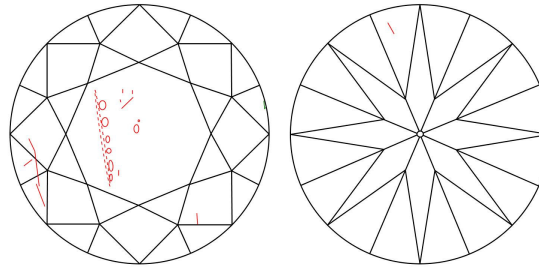

GIA NATURAL DIAMOND GRADING REPORT

October 22, 2022  
 GIA Report Number ..... 6451064623  
 Shape and Cutting Style ..... Round Brilliant  
 Measurements ..... 7.23 - 7.29 x 4.55 mm

GRADING RESULTS

Carat Weight ..... 1.51 carat  
 Color Grade ..... I  
 Clarity Grade ..... SI2  
 Cut Grade ..... Excellent

PROPORTIONS

Profile to actual proportions

CLARITY CHARACTERISTICS

KEY TO SYMBOLS\*

- Crystal
- ◡ Indented Natural
- ~ Feather
- △ Natural
- ☉ Cloud
- ∖ Needle

\* Red symbols denote internal characteristics (inclusions). Green or black symbols denote external characteristics (blemishes). Diagram is an approximate representation of the diamond, and symbols shown indicate type, position, and approximate size of clarity characteristics. All clarity characteristics may not be shown. Details of finish are not shown.