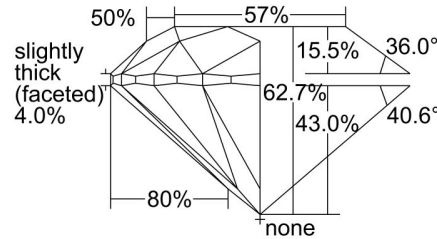

GIA NATURAL DIAMOND GRADING REPORT

October 22, 2022  
 GIA Report Number ..... 6451064623  
 Shape and Cutting Style ..... Round Brilliant  
 Measurements ..... 7.23 - 7.29 x 4.55 mm

GRADING RESULTS

Carat Weight ..... 1.51 carat  
 Color Grade ..... I  
 Clarity Grade ..... SI2  
 Cut Grade ..... Excellent

PROPORTIONS

Profile to actual proportions

CLARITY CHARACTERISTICS

KEY TO SYMBOLS\*

- Crystal
- ◡ Indented Natural
- ~ Feather
- △ Natural
- ☉ Cloud
- ∖ Needle

\* Red symbols denote internal characteristics (inclusions). Green or black symbols denote external characteristics (blemishes). Diagram is an approximate representation of the diamond, and symbols shown indicate type, position, and approximate size of clarity characteristics. All clarity characteristics may not be shown. Details of finish are not shown.