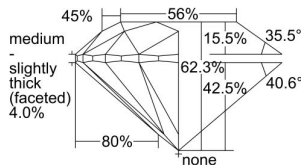

GIA®

FACSIMILE

GIA REPORT 1419517554

Verify this report at GIA.edu

GIA NATURAL DIAMOND DOSSIER®

December 28, 2021
GIA Report Number 1419517554
Shape and Cutting Style ..... Round Brilliant
Measurements ..... 5.42 - 5.46 x 3.39 mm

GRADING RESULTS

Carat Weight ..... 0.62 carat
Color Grade ..... H
Clarity Grade VS2
Cut Grade ..... Excellent

ADDITIONAL GRADING INFORMATION

Polish ..... Excellent
Symmetry ..... Excellent
Fluorescence ..... Faint
Clarity Characteristics ..... Crystal
Inscription(s): GIA 1419517554

PROPORTIONS

Profile to actual proportions