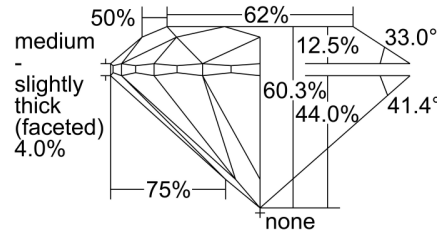

GIA NATURAL DIAMOND GRADING REPORT

September 22, 2022
GIA Report Number 7448678484
Shape and Cutting Style ..... Round Brilliant
Measurements ..... 7.20 - 7.24 x 4.36 mm

GRADING RESULTS

Carat Weight ..... 1.40 carat
Color Grade ..... H
Clarity Grade VVS1
Cut Grade ..... Excellent

ADDITIONAL GRADING INFORMATION

Polish ..... Excellent
Symmetry ..... Excellent
Fluorescence ..... None
Inscription(s): GIA 7448678484
Comments: Additional pinpoints are not shown.

PROPORTIONS

Profile to actual proportions