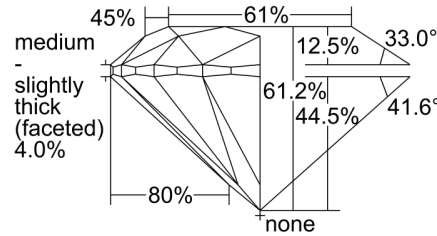

GIA NATURAL DIAMOND GRADING REPORT

 October 29, 2021
 GIA Report Number **2404768736**
 Shape and Cutting Style **Round Brilliant**
 Measurements **6.41 - 6.45 x 3.93 mm**
GRADING RESULTS

 Carat Weight **1.00 carat**
 Color Grade **D**
 Clarity Grade **S11**
 Cut Grade **Excellent**
ADDITIONAL GRADING INFORMATION

 Polish **Excellent**
 Symmetry **Excellent**
 Fluorescence **Faint**
 Inscription(s): **GIA 2404768736**
Comments: Pinpoints are not shown.

PROPORTIONS

Profile to actual proportions

CLARITY CHARACTERISTICS

KEY TO SYMBOLS*

-  Feather
-  Natural
-  Crystal
-  Needle
-  Indented Natural

* Red symbols denote internal characteristics (inclusions). Green or black symbols denote external characteristics (blemishes). Diagram is an approximate representation of the diamond, and symbols shown indicate type, position, and approximate size of clarity characteristics. All clarity characteristics may not be shown. Details of finish are not shown.