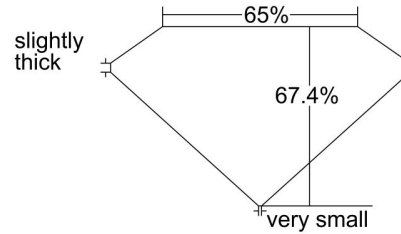

PROPORTIONS

Profile not to actual proportions