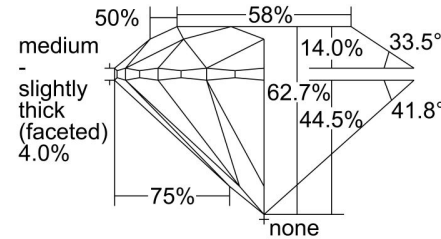

### GRADING RESULTS

Carat Weight ..... 2.01 carat

Color Grade ..... H

Clarity Grade ..... VS2

Cut Grade ..... Excellent

### PROPORTIONS

Profile to actual proportions

### CLARITY CHARACTERISTICS