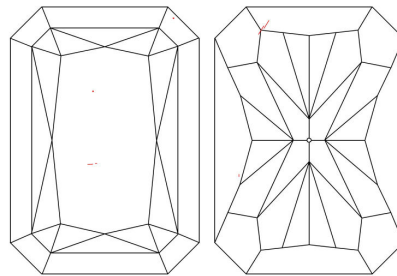

GIA NATURAL DIAMOND GRADING REPORT

August 19, 2022  
 GIA Report Number ..... 7448333115  
 Shape and Cutting Style ..... Cut-Cornered Rectangular  
 Modified Brilliant  
 Measurements ..... 9.37 x 7.65 x 5.39 mm

GRADING RESULTS

Carat Weight ..... 3.52 carat  
 Color Grade ..... J  
 Clarity Grade ..... VS1

ADDITIONAL GRADING INFORMATION

Polish ..... Excellent  
 Symmetry ..... Excellent  
 Fluorescence ..... None  
 Inscription(s): GIA 7448333115  
**Comments:** Additional pinpoints are not shown.

PROPORTIONS

Profile not to actual proportions

CLARITY CHARACTERISTICS

KEY TO SYMBOLS\*

- Feather
- Needle
- Pinpoint

\* Red symbols denote internal characteristics (inclusions). Green or black symbols denote external characteristics (blemishes). Diagram is an approximate representation of the diamond, and symbols shown indicate type, position, and approximate size of clarity characteristics. All clarity characteristics may not be shown. Details of finish are not shown.