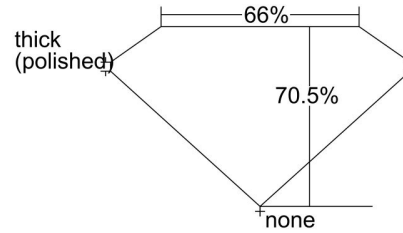

GIA NATURAL DIAMOND GRADING REPORT

August 19, 2022  
 GIA Report Number ..... 7448333115  
 Shape and Cutting Style ..... Cut-Cornered Rectangular  
 Modified Brilliant  
 Measurements ..... 9.37 x 7.65 x 5.39 mm

GRADING RESULTS

Carat Weight ..... 3.52 carat  
 Color Grade ..... J  
 Clarity Grade ..... VS1

ADDITIONAL GRADING INFORMATION

Polish ..... Excellent  
 Symmetry ..... Excellent  
 Fluorescence ..... None  
 Inscription(s): GIA 7448333115  
**Comments:** Additional pinpoints are not shown.

PROPORTIONS

Profile not to actual proportions

CLARITY CHARACTERISTICS

KEY TO SYMBOLS\*

- Feather
- Needle
- Pinpoint

\* Red symbols denote internal characteristics (inclusions). Green or black symbols denote external characteristics (blemishes). Diagram is an approximate representation of the diamond, and symbols shown indicate type, position, and approximate size of clarity characteristics. All clarity characteristics may not be shown. Details of finish are not shown.