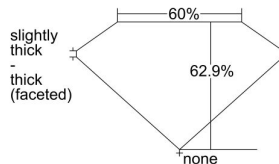

GIA®

FACSIMILE

GIA REPORT

5406415167

Verify this report at GIA.edu

GIA NATURAL DIAMOND DOSSIER®

October 14, 2021
GIA Report Number **5406415167**
Shape and Cutting Style ..... **Pear Brilliant**
Measurements ..... **5.63 x 3.70 x 2.33 mm**

GRADING RESULTS

Carat Weight ..... **0.30 carat**
Color Grade ..... **F**
Clarity Grade **S11**

ADDITIONAL GRADING INFORMATION

Polish ..... **Excellent**
Symmetry ..... **Very Good**
Fluorescence ..... **None**
Clarity Characteristics ..... **Twinning Wisp**
Inscription(s): **GIA 5406415167**

PROPORTIONS

Profile not to actual proportions

GRADING SCALES

GIA COLOR SCALE		GIA CLARITY SCALE			
COLORLESS	D	VERY VERY SLIGHTLY INCLUDED	FLAWLESS		
	E		INTERNALLY FLAWLESS		
	F	VERY SLIGHTLY INCLUDED	VVS₁		
	G		VVS₂		
	H		VS₁		
	NEAR COLORLESS	I	SLIGHTLY INCLUDED	VS₂	
		J		S1₁	
		FAINT	K	INCLUDED	S1₂
			L		I₁
			M		I₂
VERT LIGHT	N	INCLUDED	I₃		
	O				
	P				
	Q				
	R				
LIGHT	S				
	T				
	U				
	V				
	W				
	X				
	Y				
	Z