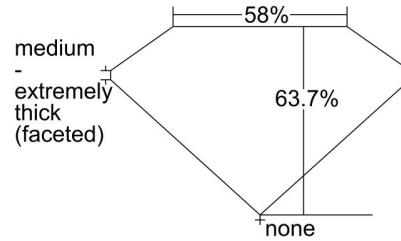

GIA NATURAL DIAMOND GRADING REPORT

September 13, 2022
 GIA Report Number 7442627361
 Shape and Cutting Style Marquise Brilliant
 Measurements 9.15 x 5.34 x 3.40 mm

GRADING RESULTS

Carat Weight 1.00 carat
 Color Grade J
 Clarity Grade SI1

ADDITIONAL GRADING INFORMATION

Polish Very Good
 Symmetry Very Good
 Fluorescence None
 Inscription(s): GIA 7442627361
 Comments: Pinpoints are not shown.

PROPORTIONS

Profile not to actual proportions

CLARITY CHARACTERISTICS

KEY TO SYMBOLS*

- Feather
- Crystal
- Indented Natural
- Needle
- Natural
- Extra Facet

* Red symbols denote internal characteristics (inclusions). Green or black symbols denote external characteristics (blemishes). Diagram is an approximate representation of the diamond, and symbols shown indicate type, position, and approximate size of clarity characteristics. All clarity characteristics may not be shown. Details of finish are not shown.