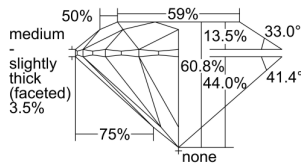

GIA®

FACSIMILE

GIA REPORT 6445518840

Verify this report at GIA.edu

GIA NATURAL DIAMOND DOSSIER®

August 29, 2022
GIA Report Number 6445518840
Shape and Cutting Style ..... Round Brilliant
Measurements ..... 5.47 - 5.50 x 3.34 mm

GRADING RESULTS

Carat Weight ..... 0.61 carat
Color Grade I
Clarity Grade S11
Cut Grade ..... Excellent

ADDITIONAL GRADING INFORMATION

Polish ..... Excellent
Symmetry ..... Excellent
Fluorescence ..... None
Clarity Characteristics ..... Crystal, Feather
Inscription(s): GIA 6445518840

PROPORTIONS

Profile to actual proportions

GRADING SCALES

GIA COLOR SCALE	GIA CLARITY SCALE	GIA CUT SCALE
D	FLAWLESS	EXCELLENT
E	INTERNALLY FLAWLESS	
F	VVS₁	VERY GOOD
G		
H	VS₁	GOOD
I		
J	SI₁	FAIR
K		
L	I₁	POOR
M		
N	I₂	
O		
P	I₃	
Q		
R		
S		
T		
U		
V		
W		
X		
Y		
Z