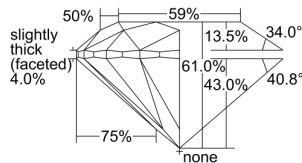

GIA®

FACSIMILE

GIA REPORT 7456155769

Verify this report at GIA.edu

GIA NATURAL DIAMOND DOSSIER®

November 02, 2022
GIA Report Number 7456155769
Shape and Cutting Style ..... Round Brilliant
Measurements ..... 5.96 - 6.00 x 3.65 mm

GRADING RESULTS

Carat Weight ..... 0.81 carat
Color Grade ..... H
Clarity Grade VS1
Cut Grade ..... Excellent

ADDITIONAL GRADING INFORMATION

Polish ..... Excellent
Symmetry ..... Excellent
Fluorescence ..... Medium Blue
Clarity Characteristics ..... Crystal, Feather, Cloud, Needle
Inscription(s): GIA 7456155769

PROPORTIONS

Profile to actual proportions

GRADING SCALES

GIA COLOR SCALE

COLOURESS	D
	E
	F
	G
	H
	I
	J
NEAR COLOURESS	K
	L
FAINT	M
	N
	O
	P
	R
	S
	T
	U
	V
	W
	X
	Y
LIGHT	Z

GIA CLARITY SCALE

	FLAWLESS
	INTERNALLY FLAWLESS
VERY VERY SLIGHTLY INCLUDED	VVS₁
	VVS₂
VERY SLIGHTLY INCLUDED	VS₁
	VS₂
SLIGHTLY INCLUDED	SI₁
	SI₂
	I₁
	I₂
INCLUDED	I₃

GIA CUT SCALE

	EXCELLENT
	VERY GOOD
	GOOD
	FAIR
	POOR