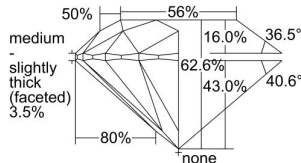

GIA®

FACSIMILE

GIA REPORT 1455795276

Verify this report at GIA.edu

GIA NATURAL DIAMOND DOSSIER®

February 09, 2023
GIA Report Number 1455795276
Shape and Cutting Style ..... Round Brilliant
Measurements ..... 5.48 - 5.53 x 3.45 mm

GRADING RESULTS

Carat Weight ..... 0.65 carat
Color Grade ..... E
Clarity Grade VS1
Cut Grade ..... Excellent

ADDITIONAL GRADING INFORMATION

Polish ..... Excellent
Symmetry ..... Excellent
Fluorescence ..... Faint
Clarity Characteristics.. Crystal, Feather, Cloud, Internal Graining
Inscription(s): GIA 1455795276

PROPORTIONS

Profile to actual proportions

GRADING SCALES

GIA COLOR SCALE	GIA CLARITY SCALE	GIA CUT SCALE
D	FLAWLESS	EXCELLENT
E	FLAWLESS	
F	INTERNALLY FLAWLESS	VERY GOOD
G	FLAWLESS	
H	VVS₁	GOOD
I	VVS₂	
J	VS₁	FAIR
K	VS₂	
L	SI₁	POOR
M	SI₂	
N	I₁	
O	I₂	
P	I₃	
Q		
R		
S		
T		
U		
V		
W		
X		
Y		
Z