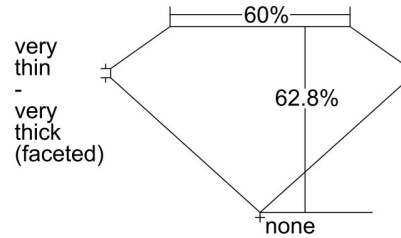

GIA NATURAL DIAMOND GRADING REPORT

January 18, 2023
 GIA Report Number 2456618813
 Shape and Cutting Style Oval Brilliant
 Measurements 12.37 x 8.22 x 5.16 mm

GRADING RESULTS

Carat Weight 3.60 carat
 Color Grade J
 Clarity Grade SI2

PROPORTIONS

Profile not to actual proportions

CLARITY CHARACTERISTICS

KEY TO SYMBOLS*

- Twinning Wisp
- Feather
- Crystal
- Cavity
- Needle
- Indented Natural
- Natural

* Red symbols denote internal characteristics (inclusions). Green or black symbols denote external characteristics (blemishes). Diagram is an approximate representation of the diamond, and symbols shown indicate type, position, and approximate size of clarity characteristics. All clarity characteristics may not be shown. Details of finish are not shown.