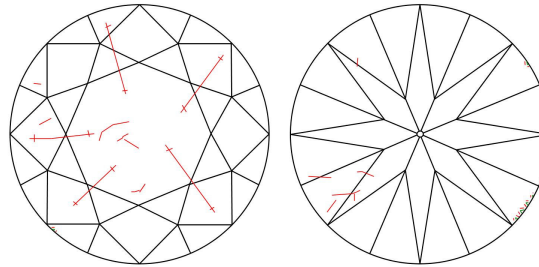

GIA NATURAL DIAMOND GRADING REPORT

October 14, 2022
 GIA Report Number 6441933858
 Shape and Cutting Style Round Brilliant
 Measurements 8.19 - 8.25 x 4.86 mm

GRADING RESULTS

Carat Weight 2.02 carat
 Color Grade I
 Clarity Grade SI2
 Cut Grade Excellent

PROPORTIONS

Profile to actual proportions

CLARITY CHARACTERISTICS

KEY TO SYMBOLS*

-  Feather
-  Twinning Wisp
-  Indented Natural

* Red symbols denote internal characteristics (inclusions). Green or black symbols denote external characteristics (blemishes). Diagram is an approximate representation of the diamond, and symbols shown indicate type, position, and approximate size of clarity characteristics. All clarity characteristics may not be shown. Details of finish are not shown.