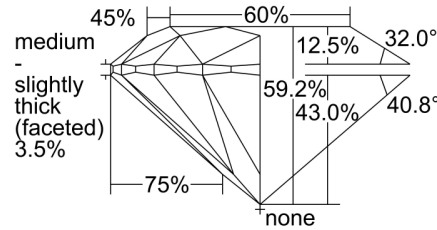

GIA NATURAL DIAMOND GRADING REPORT

October 14, 2022
 GIA Report Number 6441933858
 Shape and Cutting Style Round Brilliant
 Measurements 8.19 - 8.25 x 4.86 mm

GRADING RESULTS

Carat Weight 2.02 carat
 Color Grade I
 Clarity Grade SI2
 Cut Grade Excellent

PROPORTIONS

Profile to actual proportions

CLARITY CHARACTERISTICS

KEY TO SYMBOLS*

-  Feather
-  Twinning Wisp
-  Indented Natural

* Red symbols denote internal characteristics (inclusions). Green or black symbols denote external characteristics (blemishes). Diagram is an approximate representation of the diamond, and symbols shown indicate type, position, and approximate size of clarity characteristics. All clarity characteristics may not be shown. Details of finish are not shown.