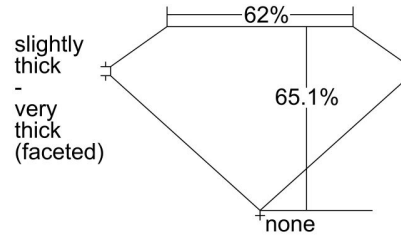

**GIA NATURAL DIAMOND GRADING REPORT**

February 22, 2023  
 GIA Report Number ..... 2456875219  
 Shape and Cutting Style ..... Pear Brilliant  
 Measurements ..... 8.81 x 5.81 x 3.79 mm

**GRADING RESULTS**

Carat Weight ..... 1.20 carat  
 Color Grade ..... H  
 Clarity Grade ..... SI1

**ADDITIONAL GRADING INFORMATION**

Polish ..... Excellent  
 Symmetry ..... Excellent  
 Fluorescence ..... None  
 Inscription(s): GIA 2456875219

**Comments:** Additional twinning wisps, clouds and surface graining are not shown.

**PROPORTIONS**

Profile not to actual proportions

**CLARITY CHARACTERISTICS**

**KEY TO SYMBOLS\***

-  Twinning Wisp     Natural
-  Feather
-  Cavity
-  Indented Natural

\* Red symbols denote internal characteristics (inclusions). Green or black symbols denote external characteristics (blemishes). Diagram is an approximate representation of the diamond, and symbols shown indicate type, position, and approximate size of clarity characteristics. All clarity characteristics may not be shown. Details of finish are not shown.