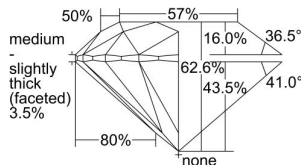

GIA®

FACSIMILE

GIA REPORT 6401565584

Verify this report at GIA.edu

GIA NATURAL DIAMOND DOSSIER®

September 29, 2021
GIA Report Number **6401565584**
Shape and Cutting Style ..... **Round Brilliant**
Measurements ..... **4.45 - 4.51 x 2.81 mm**

GRADING RESULTS

Carat Weight ..... **0.35 carat**
Color Grade ..... **E**
Clarity Grade **VS2**
Cut Grade ..... **Excellent**

ADDITIONAL GRADING INFORMATION

Polish ..... **Very Good**
Symmetry ..... **Very Good**
Fluorescence ..... **None**
Clarity Characteristics ..... **Feather**
Inscription(s): **GIA 6401565584**

PROPORTIONS

Profile to actual proportions