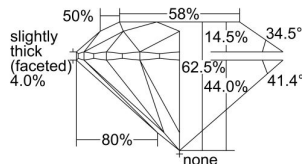

GIA®

FACSIMILE

GIA REPORT

7448948692

Verify this report at GIA.edu

GIA NATURAL DIAMOND DOSSIER®

October 11, 2022

GIA Report Number 7448948692

Shape and Cutting Style ..... Round Brilliant

Measurements ..... 5.26 - 5.30 x 3.30 mm

GRADING RESULTS

Carat Weight ..... 0.56 carat

Color Grade ..... F

Clarity Grade S11

Cut Grade ..... Excellent

ADDITIONAL GRADING INFORMATION

Polish ..... Excellent

Symmetry ..... Excellent

Fluorescence ..... Medium Blue

Clarity Characteristics ..... Cloud, Crystal

Inscription(s): GIA 7448948692

PROPORTIONS

Profile to actual proportions

GRADING SCALES

GIA COLOR SCALE

COLORED	D
	E
	F
	G
	H
	I
	J
NEAR COLORLESS	K
	L
FAIN	M
	N
	O
	P
VERY LIGHT	Q
	R
	S
	T
	U
	V
	W
	X
	Y
LIGHT	Z

GIA CLARITY SCALE

FLAWLESS	INTERNAL FLAWLESS	
		FLAWLESS
VERY VERY SLIGHTLY INCLUDED	VVS₁	
	VVS₂	
VERY SLIGHTLY INCLUDED	VS₁	
	VS₂	
SLIGHTLY INCLUDED	SI₁	
	SI₂	
INCLUDED	I₁	
	I₂	
	I₃	

GIA CUT SCALE

EXCELLENT
VERY GOOD
GOOD
FAIR
POOR