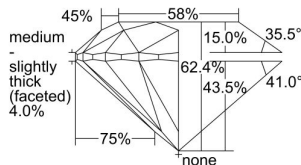

GIA®

FACSIMILE

GIA REPORT 6452564924

Verify this report at GIA.edu

GIA NATURAL DIAMOND DOSSIER®

January 09, 2023
GIA Report Number **6452564924**
Shape and Cutting Style ..... **Round Brilliant**
Measurements ..... **5.07 - 5.10 x 3.17 mm**

GRADING RESULTS

Carat Weight ..... **0.51 carat**
Color Grade ..... **G**
Clarity Grade **S11**
Cut Grade ..... **Excellent**

ADDITIONAL GRADING INFORMATION

Polish ..... **Excellent**
Symmetry ..... **Excellent**
Fluorescence ..... **Faint**
Clarity Characteristics ..... **Feather**
Inscription(s): **GIA 6452564924**

PROPORTIONS

Profile to actual proportions

GRADING SCALES

GIA COLOR SCALE	GIA CLARITY SCALE	GIA CUT SCALE	
D	FLAWLESS	EXCELLENT	
E	INTERNALLY FLAWLESS		
F		VVS₁	VERY GOOD
G	VVS₂		
H	VS₁	GOOD	
I	VS₂		
J	S1₁	FAIR	
K	S1₂		
L	I₁	POOR	
M	I₂		
N	I₃		
O			
P			
Q			
R			
S			
T			
U			
V			
W			
X			
Y			
Z