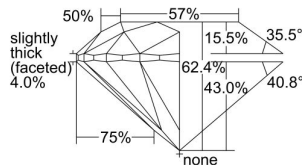

GIA®

FACSIMILE

GIA REPORT 7451032552

Verify this report at GIA.edu

GIA NATURAL DIAMOND DOSSIER®

October 28, 2022
GIA Report Number 7451032552
Shape and Cutting Style ..... Round Brilliant
Measurements ..... 5.16 - 5.19 x 3.23 mm

GRADING RESULTS

Carat Weight ..... 0.54 carat
Color Grade I
Clarity Grade S11
Cut Grade ..... Excellent

ADDITIONAL GRADING INFORMATION

Polish ..... Excellent
Symmetry ..... Excellent
Fluorescence ..... Faint
Clarity Characteristics ..... Cloud
Inscription(s): GIA 7451032552

PROPORTIONS

Profile to actual proportions

GRADING SCALES

GIA COLOR SCALE	GIA CLARITY SCALE	GIA CUT SCALE	
D	FLAWLESS	EXCELLENT	
E	INTERNALLY FLAWLESS		
F		VVS₁	VERY GOOD
G	VVS₂		
H	VS₁	GOOD	
I	VS₂		
J	S1₁	FAIR	
K	S1₂		
L	I₁	POOR	
M	I₂		
N	I₃		
O			
P			
Q			
R			
S			
T			
U			
V			
W			
X			
Y			
Z