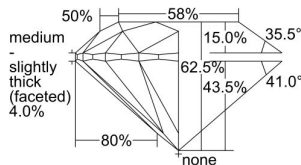

GIA®

FACSIMILE

GIA REPORT 2456707334

Verify this report at GIA.edu

GIA NATURAL DIAMOND DOSSIER®

January 30, 2023
GIA Report Number 2456707334
Shape and Cutting Style ..... Round Brilliant
Measurements ..... 5.63 - 5.66 x 3.53 mm

GRADING RESULTS

Carat Weight ..... 0.70 carat
Color Grade ..... J
Clarity Grade VS2
Cut Grade ..... Excellent

ADDITIONAL GRADING INFORMATION

Polish ..... Excellent
Symmetry ..... Excellent
Fluorescence ..... Faint
Clarity Characteristics ..... Crystal, Cloud
Inscription(s): GIA 2456707334

PROPORTIONS

Profile to actual proportions

GRADING SCALES

GIA COLOR SCALE	GIA CLARITY SCALE	GIA CUT SCALE	
D	FLAWLESS	EXCELLENT	
E	INTERNALLY FLAWLESS		
F		VVS₁	VERY GOOD
G	VVS₂		
H	VS₁	GOOD	
I	VS₂		
J	SI₁	FAIR	
K	SI₂		
L	I₁	POOR	
M	I₂		
N	I₃		
O			
P			
Q			
R			
S			
T			
U			
V			
W			
X			
Y			
Z