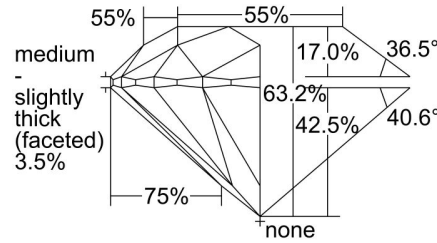

GIA NATURAL DIAMOND GRADING REPORT

June 02, 2022
 GIA Report Number 6431595566
 Shape and Cutting Style Round Brilliant
 Measurements 7.54 - 7.59 x 4.78 mm

GRADING RESULTS

Carat Weight 1.70 carat
 Color Grade D
 Clarity Grade SI1
 Cut Grade Excellent

ADDITIONAL GRADING INFORMATION

Polish Excellent
 Symmetry Excellent
 Fluorescence None
 Inscription(s): GIA 6431595566
 Comments: Pinpoints are not shown.

PROPORTIONS

Profile to actual proportions

CLARITY CHARACTERISTICS

KEY TO SYMBOLS*

- Crystal
- ∖ Needle
- ∧ Natural

* Red symbols denote internal characteristics (inclusions). Green or black symbols denote external characteristics (blemishes). Diagram is an approximate representation of the diamond, and symbols shown indicate type, position, and approximate size of clarity characteristics. All clarity characteristics may not be shown. Details of finish are not shown.