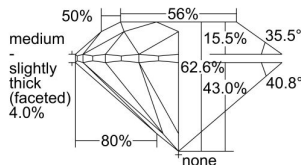

GIA®

FACSIMILE

GIA REPORT 1445592266

Verify this report at GIA.edu

GIA NATURAL DIAMOND DOSSIER®

September 08, 2022
GIA Report Number 1445592266
Shape and Cutting Style ..... Round Brilliant
Measurements ..... 6.13 - 6.16 x 3.84 mm

GRADING RESULTS

Carat Weight ..... 0.90 carat
Color Grade ..... J
Clarity Grade S11
Cut Grade ..... Excellent

ADDITIONAL GRADING INFORMATION

Polish ..... Excellent
Symmetry ..... Excellent
Fluorescence ..... Faint
Clarity Characteristics ..... Crystal, Cloud
Inscription(s): GIA 1445592266

PROPORTIONS

Profile to actual proportions

GRADING SCALES

GIA COLOR SCALE	GIA CLARITY SCALE	GIA CUT SCALE	
COLOREDNESS D	FLAWLESS	EXCELLENT	
E	INTERNALLY FLAWLESS		
F		VVS₁	VERY GOOD
G	VVS₂		
H	VS₁	GOOD	
I	VS₂		
J	S1₁	FAIR	
K	S1₂		
L	I₁	POOR	
M	I₂		
N	I₃		
O			
P			
Q			
R			
S			
T			
U			
V			
W			
X			
Y			
Z