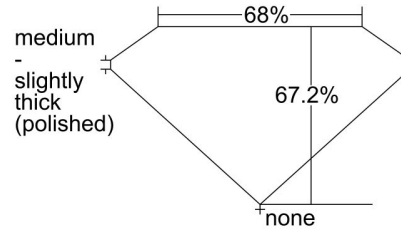

GIA NATURAL DIAMOND GRADING REPORT

March 10, 2023
 GIA Report Number 5466007217
 Shape and Cutting Style Emerald Cut
 Measurements 7.09 x 4.80 x 3.23 mm

GRADING RESULTS

Carat Weight 1.01 carat
 Color Grade H
 Clarity Grade VS1

Profile not to actual proportions

CLARITY CHARACTERISTICS

KEY TO SYMBOLS*

- Feather
- Pinpoint

GRADING SCALES

GIA COLOR SCALE		GIA CLARITY SCALE	
COLOURLESS	D	VERY VERY SLIGHTLY INCLUDED	FLAWLESS
	E		INTERNALLY FLAWLESS
	F		VVS ₁
NEAR COLOURLESS	G	VERY SLIGHTLY INCLUDED	VVS ₂
	H		VS ₁
	I		VS ₂
FANT	J	SLIGHTLY INCLUDED	SI ₁
	K		SI ₂
	L		I ₁
VERY LIGHT	M	INCLUDED	I ₂
	N		I ₃
	O		
LIGHT	P		
	Q		
	R		
	S		
	T		
	U		
	V		
W			
X			
Y			
Z			

* Red symbols denote internal characteristics (inclusions). Green or black symbols denote external characteristics (blemishes). Diagram is an approximate representation of the diamond, and symbols shown indicate type, position, and approximate size of clarity characteristics. All clarity characteristics may not be shown. Details of finish are not shown.