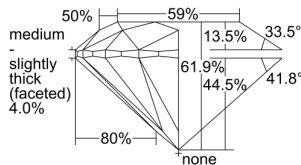

GIA®

FACSIMILE

GIA REPORT 6442590399

Verify this report at GIA.edu

GIA NATURAL DIAMOND DOSSIER®

September 14, 2022
GIA Report Number **6442590399**
Shape and Cutting Style ..... **Round Brilliant**
Measurements ..... **6.17 - 6.21 x 3.83 mm**

GRADING RESULTS

Carat Weight ..... **0.90 carat**
Color Grade ..... **I**
Clarity Grade **S11**
Cut Grade ..... **Excellent**

ADDITIONAL GRADING INFORMATION

Polish ..... **Excellent**
Symmetry ..... **Excellent**
Fluorescence ..... **Faint**
Clarity Characteristics ..... **Cloud, Crystal**
Inscription(s): **GIA 6442590399**

PROPORTIONS

Profile to actual proportions

GRADING SCALES

GIA COLOR SCALE	GIA CLARITY SCALE	GIA CUT SCALE	
D	FLAWLESS	EXCELLENT	
E	INTERNALLY FLAWLESS		
F		VVS₁	VERY GOOD
G	VVS₂		
H	VS₁	GOOD	
I	VS₂		
J	S1₁	FAIR	
K	S1₂		
L	I₁	POOR	
M	I₂		
N	I₃		
O			
P			
Q			
R			
S			
T			
U			
V			
W			
X			
Y			
Z