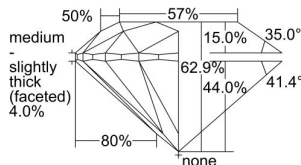

GIA®

FACSIMILE

GIA REPORT 2418705726

Verify this report at GIA.edu

GIA NATURAL DIAMOND DOSSIER®

December 20, 2021
GIA Report Number 2418705726
Shape and Cutting Style ..... Round Brilliant
Measurements ..... 5.08 - 5.12 x 3.21 mm

GRADING RESULTS

Carat Weight ..... 0.52 carat
Color Grade ..... F
Clarity Grade SI2
Cut Grade ..... Excellent

ADDITIONAL GRADING INFORMATION

Polish ..... Excellent
Symmetry ..... Excellent
Fluorescence ..... Faint
Clarity Characteristics ..... Cloud, Crystal
Inscription(s): GIA 2418705726

PROPORTIONS

Profile to actual proportions