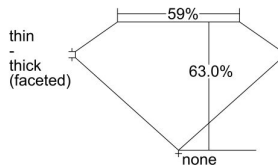

GIA®

FACSIMILE

GIA REPORT 6452371392

Verify this report at GIA.edu

GIA NATURAL DIAMOND DOSSIER®

December 13, 2022
GIA Report Number **6452371392**
Shape and Cutting Style ..... **Pear Brilliant**
Measurements ..... **7.08 x 4.39 x 2.77 mm**

GRADING RESULTS

Carat Weight ..... **0.50 carat**
Color Grade ..... **E**
Clarity Grade **S11**

ADDITIONAL GRADING INFORMATION

Polish ..... **Excellent**
Symmetry ..... **Very Good**
Fluorescence ..... **Faint**
Clarity Characteristics ..... **Crystal, Cloud, Feather**
Inscription(s): **GIA 6452371392**

PROPORTIONS

Profile not to actual proportions

GRADING SCALES

GIA COLOR SCALE		GIA CLARITY SCALE			
COLORLESS	D	VERY VERY SLIGHTLY INCLUDED	FLAWLESS		
	E		INTERNALLY FLAWLESS		
	F	VERY SLIGHTLY INCLUDED	VVS₁		
	G		VVS₂		
	H		VS₁		
	NEAR COLORLESS	I	SLIGHTLY INCLUDED	VS₂	
		J		S1₁	
		FAINT	K	INCLUDED	S1₂
			L		I₁
			M		I₂
VERT LIGHT	N	INCLUDED	I₃		
	O				
	P				
	Q				
	R				
	S				
	T				
LIGHT	U				
	V				
	W				
	X				
Y					
Z