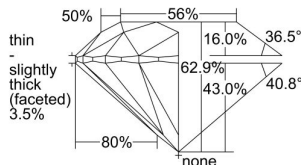

GIA®

FACSIMILE

GIA REPORT 6452234624

Verify this report at GIA.edu

GIA NATURAL DIAMOND DOSSIER®

November 24, 2022
GIA Report Number 6452234624
Shape and Cutting Style ..... Round Brilliant
Measurements ..... 5.85 - 5.92 x 3.71 mm

GRADING RESULTS

Carat Weight ..... 0.80 carat
Color Grade I
Clarity Grade S11
Cut Grade ..... Excellent

ADDITIONAL GRADING INFORMATION

Polish ..... Very Good
Symmetry ..... Very Good
Fluorescence ..... None
Clarity Characteristics ..... Crystal, Cloud
Inscription(s): GIA 6452234624

PROPORTIONS

Profile to actual proportions

GRADING SCALES

GIA COLOR SCALE	GIA CLARITY SCALE	GIA CUT SCALE	
D	FLAWLESS	EXCELLENT	
E	INTERNALLY FLAWLESS		
F		VVS₁	VERY GOOD
G	VVS₂		
H	VS₁	GOOD	
I	VS₂		
J	S1₁	FAIR	
K	S1₂		
L	I₁	POOR	
M	I₂		
N	I₃		
O			
P			
Q			
R			
S			
T			
U			
V			
W			
X			
Y			
Z