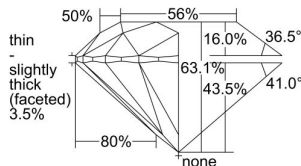

GIA®

FACSIMILE

GIA REPORT 5406402080

Verify this report at GIA.edu

GIA NATURAL DIAMOND DOSSIER®

September 16, 2021
GIA Report Number 5406402080
Shape and Cutting Style ..... Round Brilliant
Measurements ..... 5.19 - 5.22 x 3.29 mm

GRADING RESULTS

Carat Weight ..... 0.55 carat
Color Grade ..... F
Clarity Grade S11
Cut Grade ..... Excellent

ADDITIONAL GRADING INFORMATION

Polish ..... Excellent
Symmetry ..... Excellent
Fluorescence ..... Medium Blue
Clarity Characteristics ..... Cloud, Crystal
Inscription(s): GIA 5406402080

PROPORTIONS

Profile to actual proportions

GRADING SCALES

GIA COLOR SCALE

COLOREDNESS	D
	E
	F
	G
	H
	I
	J
NEAR COLORLESS	K
	L
Faint	M
	N
	O
	P
Very Light	Q
	R
	S
	T
	U
	V
Light	W
	X
	Y
	Z

GIA CLARITY SCALE

VERY VERY SLIGHTLY INCLUDED	FLAWLESS
	INTERNALLY FLAWLESS
VERY SLIGHTLY INCLUDED	VVS₁
	VVS₂
SLIGHTLY INCLUDED	VS₁
	VS₂
INCLUDED	S1₁
	S1₂
	I₁
	I₂
	I₃

GIA CUT SCALE

EXCELLENT
VERY GOOD
GOOD
FAIR
POOR