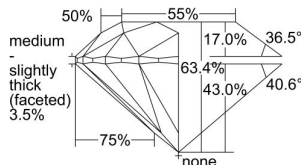

GIA®

FACSIMILE

GIA REPORT 6452286916

Verify this report at GIA.edu

GIA NATURAL DIAMOND DOSSIER®

November 29, 2022
GIA Report Number 6452286916
Shape and Cutting Style ..... Round Brilliant
Measurements ..... 5.30 - 5.35 x 3.38 mm

GRADING RESULTS

Carat Weight ..... 0.60 carat
Color Grade I
Clarity Grade S11
Cut Grade ..... Excellent

ADDITIONAL GRADING INFORMATION

Polish ..... Excellent
Symmetry ..... Excellent
Fluorescence ..... Faint
Clarity Characteristics ..... Crystal
Inscription(s): GIA 6452286916

PROPORTIONS

Profile to actual proportions

GRADING SCALES

GIA COLOR SCALE

COLORED	D
	E
	F
	G
	H
	I
	J
NEAR COLORLESS	K
	L
	M
	N
	O
	P
	Q
	R
	S
	T
	U
	V
	W
	X
	Y
LIGHT	Z

GIA CLARITY SCALE

VERY VERY SLIGHTLY INCLUDED	FLAWLESS
	INTERNALLY FLAWLESS
VERY SLIGHTLY INCLUDED	VVS₁
	VVS₂
SLIGHTLY INCLUDED	VS₁
	VS₂
INCLUDED	SI₁
	SI₂
	I₁
	I₂
	I₃

GIA CUT SCALE

EXCELLENT
VERY GOOD
GOOD
FAIR
POOR