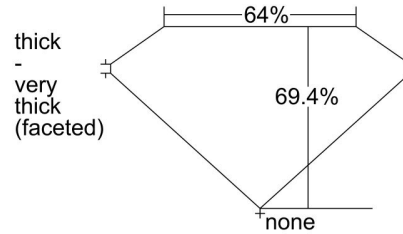

GIA NATURAL DIAMOND GRADING REPORT

January 26, 2022
 GIA Report Number 2225246883
 Shape and Cutting Style Cushion Modified Brilliant
 Measurements 8.23 x 7.35 x 5.10 mm

GRADING RESULTS

Carat Weight 2.51 carat
 Color Grade E
 Clarity Grade VS1

ADDITIONAL GRADING INFORMATION

Polish Excellent
 Symmetry Excellent
 Fluorescence Faint
 Inscription(s): GIA 2225246883
 Comments: Additional pinpoints are not shown.

PROPORTIONS

Profile not to actual proportions

CLARITY CHARACTERISTICS

KEY TO SYMBOLS*

- Cloud
- Feather
- Pinpoint

* Red symbols denote internal characteristics (inclusions). Green or black symbols denote external characteristics (blemishes). Diagram is an approximate representation of the diamond, and symbols shown indicate type, position, and approximate size of clarity characteristics. All clarity characteristics may not be shown. Details of finish are not shown.