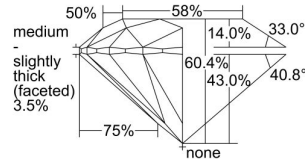

GIA®

FACSIMILE

GIA REPORT 3365965617

Verify this report at GIA.edu

GIA NATURAL DIAMOND DOSSIER®

January 12, 2021
GIA Report Number 3365965617
Shape and Cutting Style ..... Round Brilliant
Measurements ..... 5.99 - 6.02 x 3.63 mm

GRADING RESULTS

Carat Weight ..... 0.80 carat
Color Grade ..... D
Clarity Grade S11
Cut Grade ..... Excellent

ADDITIONAL GRADING INFORMATION

Polish ..... Excellent
Symmetry ..... Excellent
Fluorescence ..... Faint
Clarity Characteristics ..... Crystal
Inscription(s): GIA 3365965617

PROPORTIONS

Profile to actual proportions

GRADING SCALES

GIA COLOR SCALE	GIA CLARITY SCALE	GIA CUT SCALE	
D	FLAWLESS	EXCELLENT	
E	INTERNALLY FLAWLESS		
F		VVS₁	VERY GOOD
G	VVS₂		
H	VS₁	GOOD	
I	VS₂		
J	S1₁	FAIR	
K	S1₂		
L	I₁	POOR	
M	I₂		
N	I₃		
O			
P			
Q			
R			
S			
T			
U			
V			
W			
X			
Y			
Z