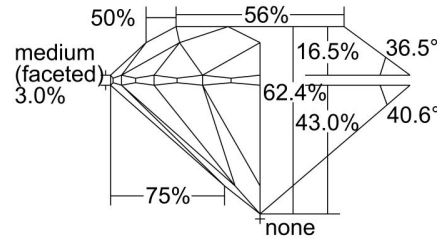

GIA NATURAL DIAMOND GRADING REPORT

May 17, 2022
 GIA Report Number 6431393499
 Shape and Cutting Style Round Brilliant
 Measurements 8.43 - 8.46 x 5.27 mm

GRADING RESULTS

Carat Weight 2.31 carat
 Color Grade K
 Clarity Grade SI1
 Cut Grade Excellent

PROPORTIONS

Profile to actual proportions

CLARITY CHARACTERISTICS

KEY TO SYMBOLS*

-  Twinning Wisp
-  Etch Channel
-  Crystal
-  Needle
-  Feather
-  Cavity

* Red symbols denote internal characteristics (inclusions). Green or black symbols denote external characteristics (blemishes). Diagram is an approximate representation of the diamond, and symbols shown indicate type, position, and approximate size of clarity characteristics. All clarity characteristics may not be shown. Details of finish are not shown.