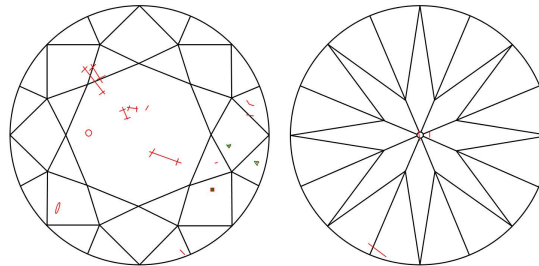

GIA NATURAL DIAMOND GRADING REPORT

May 17, 2022
 GIA Report Number 6431393499
 Shape and Cutting Style Round Brilliant
 Measurements 8.43 - 8.46 x 5.27 mm

GRADING RESULTS

Carat Weight 2.31 carat
 Color Grade K
 Clarity Grade SI1
 Cut Grade Excellent

PROPORTIONS

Profile to actual proportions

CLARITY CHARACTERISTICS

KEY TO SYMBOLS*

-  Twinning Wisp
-  Etch Channel
-  Crystal
-  Needle
-  Feather
-  Cavity

* Red symbols denote internal characteristics (inclusions). Green or black symbols denote external characteristics (blemishes). Diagram is an approximate representation of the diamond, and symbols shown indicate type, position, and approximate size of clarity characteristics. All clarity characteristics may not be shown. Details of finish are not shown.