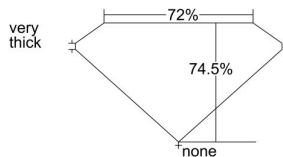

GIA®

FACSIMILE

GIA REPORT 1423183140

Verify this report at GIA.edu

GIA NATURAL DIAMOND DOSSIER®

February 02, 2022
GIA Report Number 1423183140
Shape and Cutting Style ..... Square Modified Brilliant
Measurements ..... 4.54 x 4.40 x 3.28 mm

GRADING RESULTS

Carat Weight ..... 0.60 carat
Color Grade ..... G
Clarity Grade VS1

ADDITIONAL GRADING INFORMATION

Polish ..... Excellent
Symmetry ..... Very Good
Fluorescence ..... None
Clarity Characteristics ..... Feather
Inscription(s): GIA 1423183140

PROPORTIONS

Profile not to actual proportions

GRADING SCALES

GIA COLOR SCALE		GIA CLARITY SCALE			
COLORLESS	D	VERY VERY SLIGHTLY INCLUDED	FLAWLESS		
	E		INTERNALLY FLAWLESS		
	F		VVS₁		
	NEAR COLORLESS	G	VERY SLIGHTLY INCLUDED	VVS₂	
		H		VS₁	
		FAINT	I	SLIGHTLY INCLUDED	VS₂
			J		SI₁
			K		SI₂
	LIGHT	L	INCLUDED	I₁	
		M		I₂	
N		NOT GRADED	I₃		
O					
P					
Q					
R					
S					
T					
U					
V					
W					
X					
Y					
Z