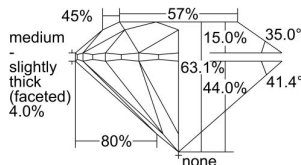

GIA®

FACSIMILE

GIA REPORT 6415380980

Verify this report at GIA.edu

GIA NATURAL DIAMOND DOSSIER®

November 26, 2021
GIA Report Number **6415380980**
Shape and Cutting Style ..... **Round Brilliant**
Measurements ..... **6.09 - 6.16 x 3.87 mm**

GRADING RESULTS

Carat Weight ..... **0.90 carat**
Color Grade ..... **I**
Clarity Grade **S11**
Cut Grade ..... **Excellent**

ADDITIONAL GRADING INFORMATION

Polish ..... **Excellent**
Symmetry ..... **Very Good**
Fluorescence ..... **None**
Clarity Characteristics ..... **Crystal, Cloud**
Inscription(s): **GIA 6415380980**

PROPORTIONS

Profile to actual proportions

GRADING SCALES

GIA COLOR SCALE	GIA CLARITY SCALE	GIA CUT SCALE	
D	FLAWLESS	EXCELLENT	
E	INTERNALLY FLAWLESS		
F		VVS₁	VERY GOOD
G	VVS₂		
H	VS₁	GOOD	
I	VS₂		
J	S1₁	FAIR	
K	S1₂		
L	I₁	POOR	
M	I₂		
N	I₃		
O			
P			
Q			
R			
S			
T			
U			
V			
W			
X			
Y			
Z