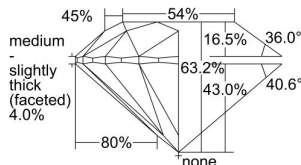

GIA®

FACSIMILE

GIA REPORT 6412818999

Verify this report at GIA.edu

GIA NATURAL DIAMOND DOSSIER®

December 30, 2021
GIA Report Number **6412818999**
Shape and Cutting Style ..... **Round Brilliant**
Measurements ..... **6.09 - 6.16 x 3.87 mm**

GRADING RESULTS

Carat Weight ..... **0.90 carat**
Color Grade ..... **J**
Clarity Grade **VS2**
Cut Grade ..... **Very Good**

ADDITIONAL GRADING INFORMATION

Polish ..... **Excellent**
Symmetry ..... **Very Good**
Fluorescence ..... **Strong Blue**
Clarity Characteristics ..... **Crystal, Indented Natural**
Inscription(s): **GIA 6412818999**

PROPORTIONS

Profile to actual proportions

GRADING SCALES

GIA COLOR SCALE	GIA CLARITY SCALE	GIA CUT SCALE	
D	FLAWLESS	EXCELLENT	
E	INTERNALLY FLAWLESS		
F		VVS₁	VERY GOOD
G	VVS₂		
H	VS₁	GOOD	
I	VS₂		
J	SI₁	FAIR	
K	SI₂		
L	I₁	POOR	
M	I₂		
N	I₃		
O			
P			
Q			
R			
S			
T			
U			
V			
W			
X			
Y			
Z